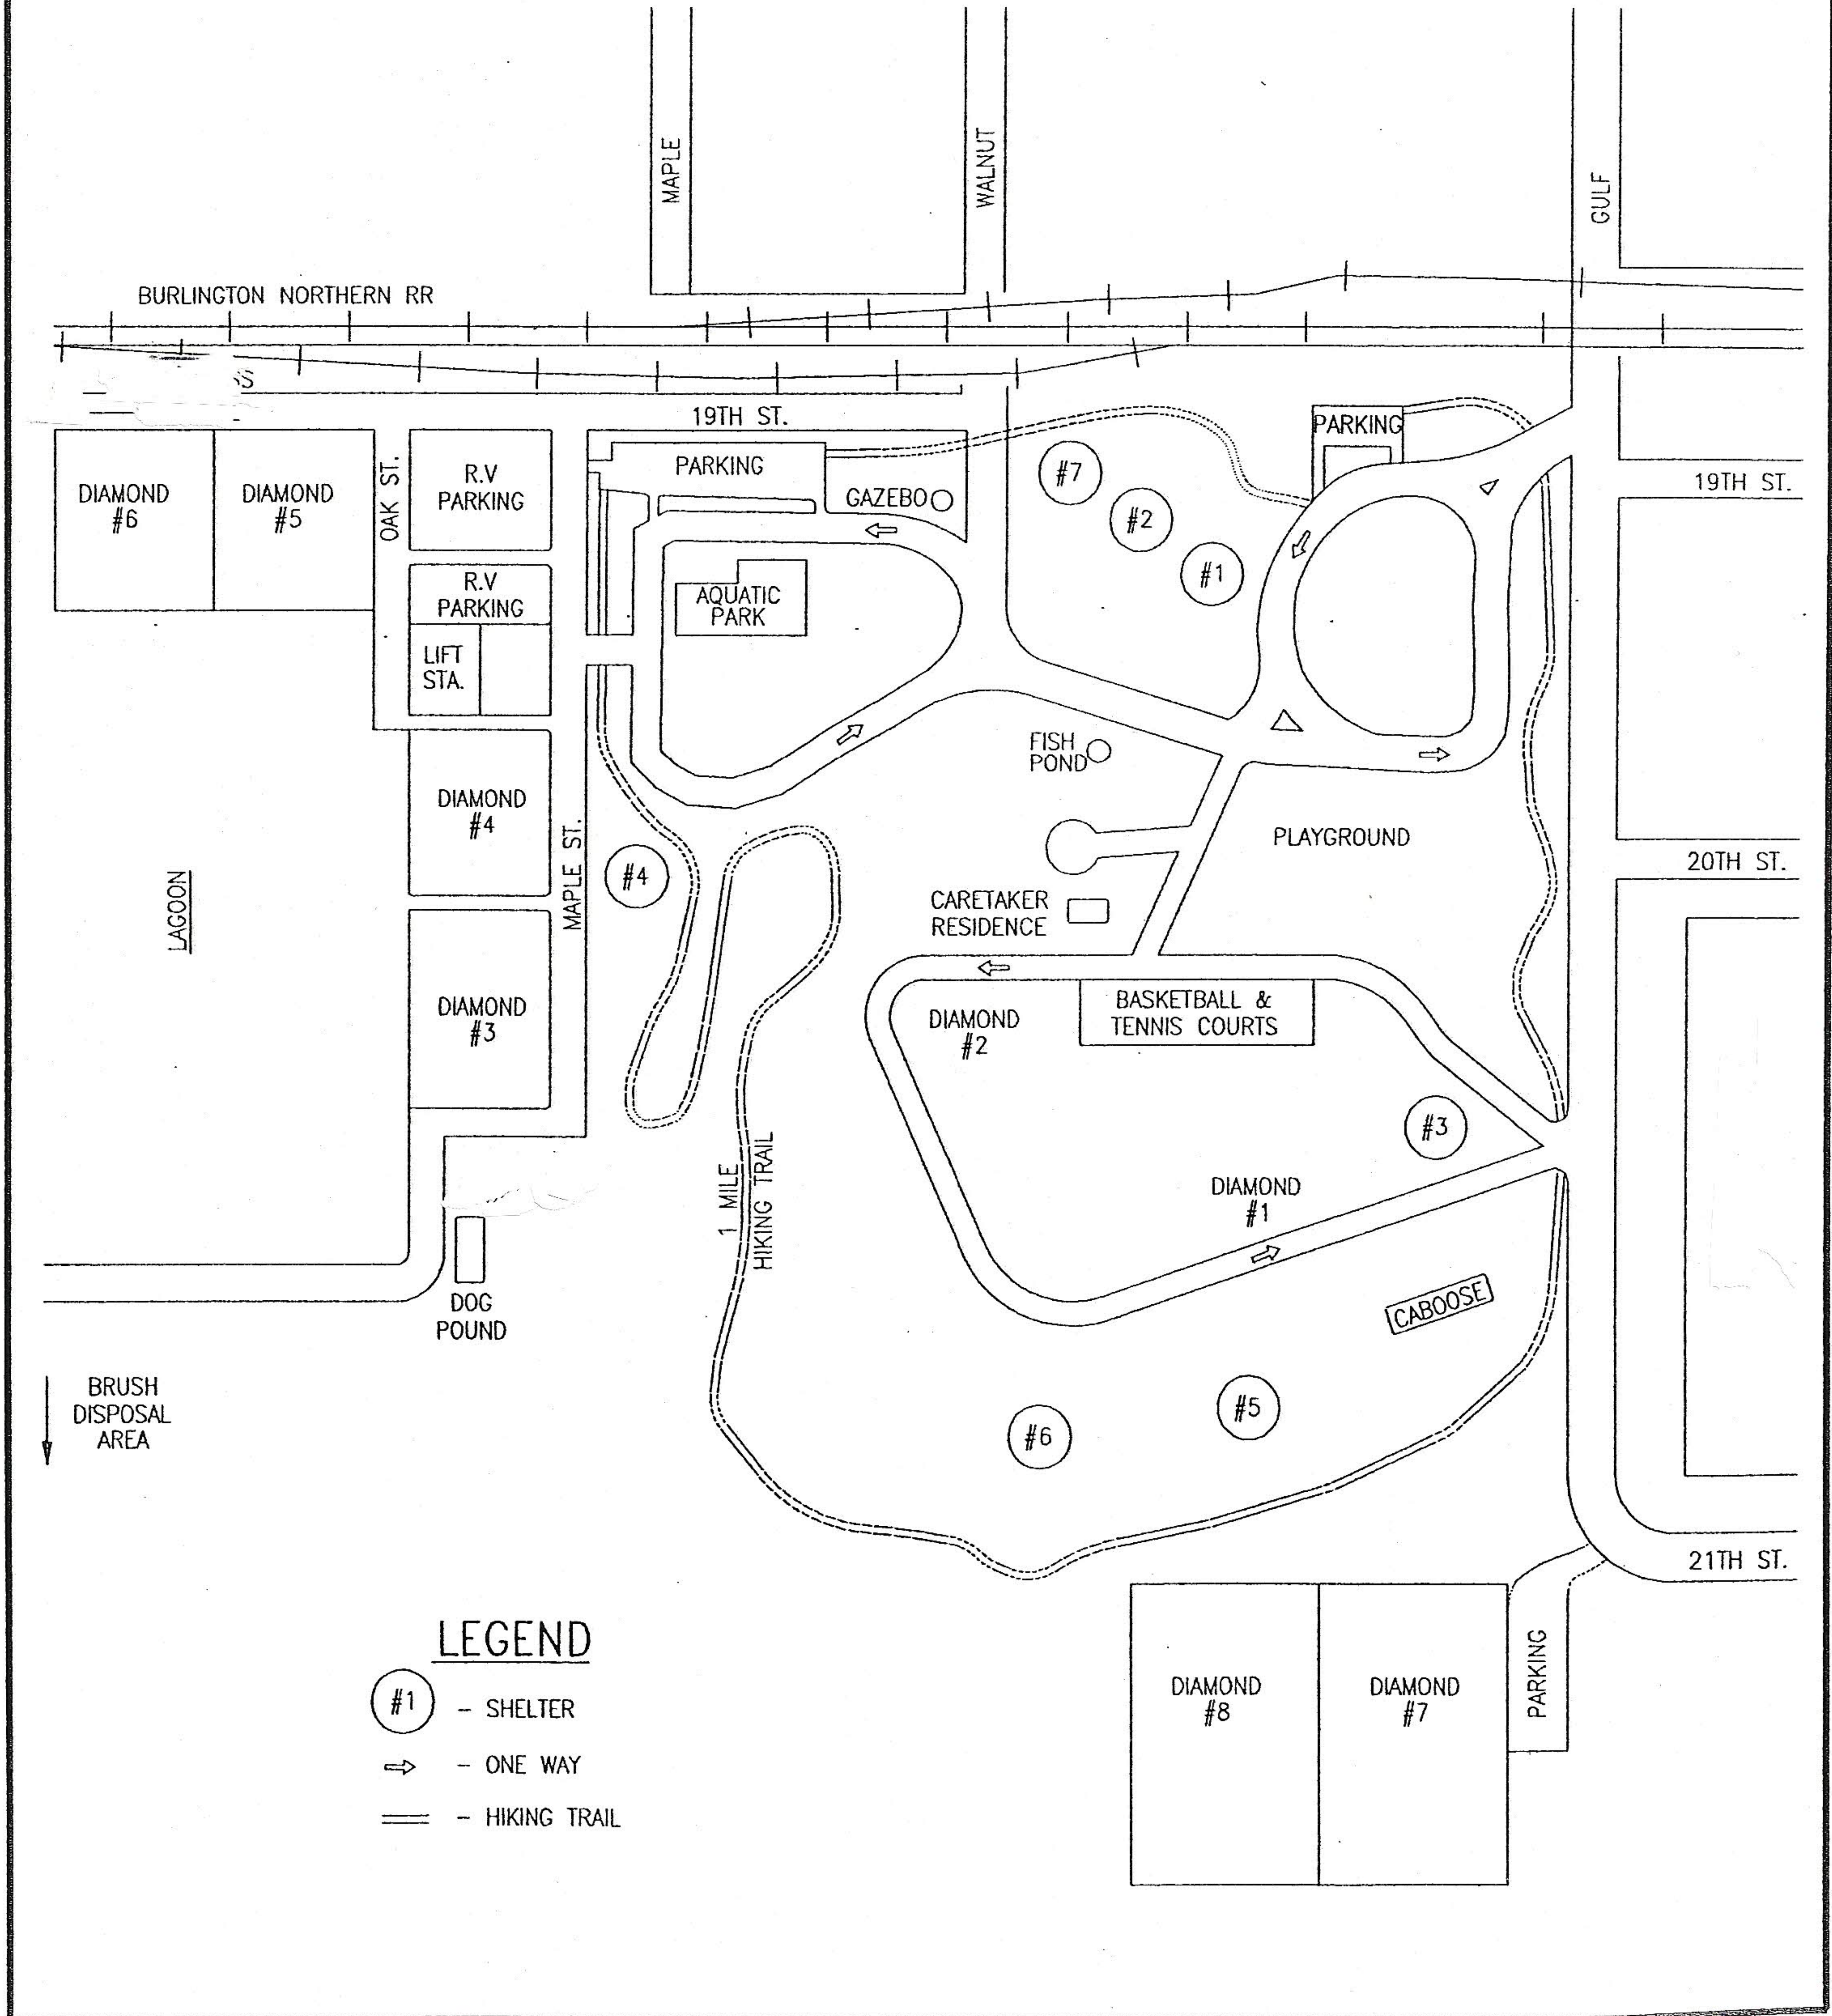

LAMAR CITY PARK MAP

LEGEND

- #1 - SHELTER
- \rightarrow - ONE WAY
- \equiv - HIKING TRAIL